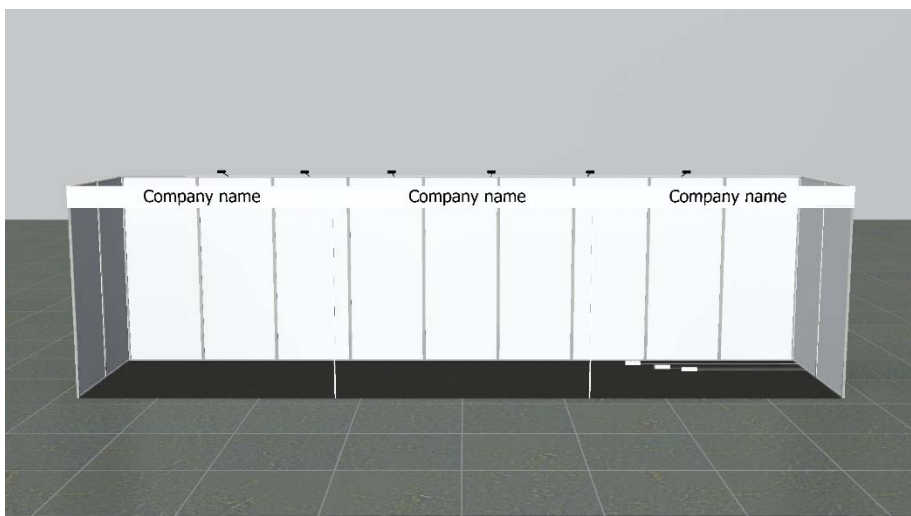

NBC 2018 – BOOTH SIZES

- Booth 6 m² (2 x 3 m)**
including
- wall panels
 - fascia & 1 x fascia text in standard letters
 - 2 x spot light
 - carpet
 - 1 x electrical outlet

- Booth 12 m² (2 x 6 m)**
including
- wall panels
 - fascia & 2 x fascia text in standard letters
 - 4 x spot light
 - carpet
 - 2 x electrical outlet

- Booth 18 m² (2 x 9 m)**
including
- wall panels
 - fascia & 3 x fascia text in standard letters
 - 6 x spot light
 - carpet
 - 3 x electrical outlet

**101, 102, 104
(front)**

102 (back)

103

104 (back)

105