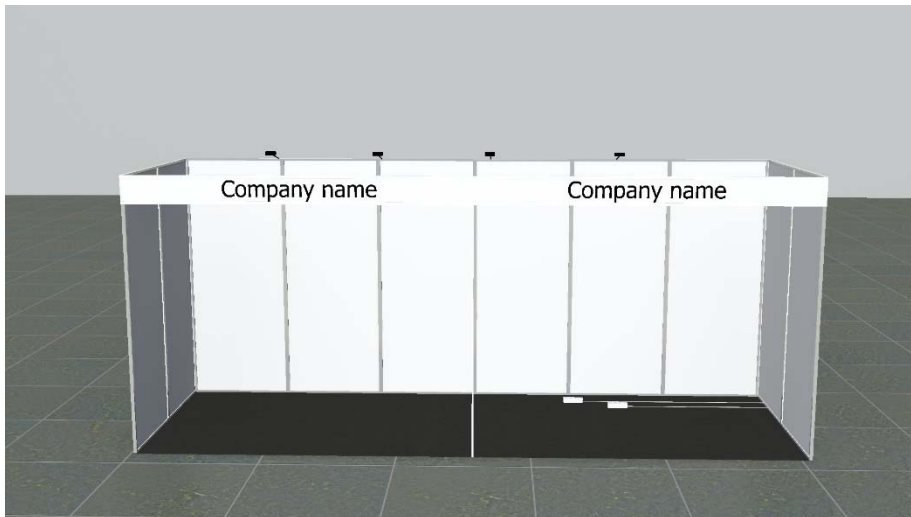

NBC 2018 – BOOTH SIZES

- Booth 6 m² (2 x 3 m)**
including
- wall panels
 - fascia & 1 x fascia text in standard letters
 - 2 x spot light
 - carpet
 - 1 x electrical outlet

- Booth 12 m² (2 x 6 m)**
including
- wall panels
 - fascia & 2 x fascia text in standard letters
 - 4 x spot light
 - carpet
 - 2 x electrical outlet

- Booth 18 m² (2 x 9 m)**
including
- wall panels
 - fascia & 3 x fascia text in standard letters
 - 6 x spot light
 - carpet
 - 3 x electrical outlet

**101, 102, 104
(front)**

102 (back)

103

104 (back)

105